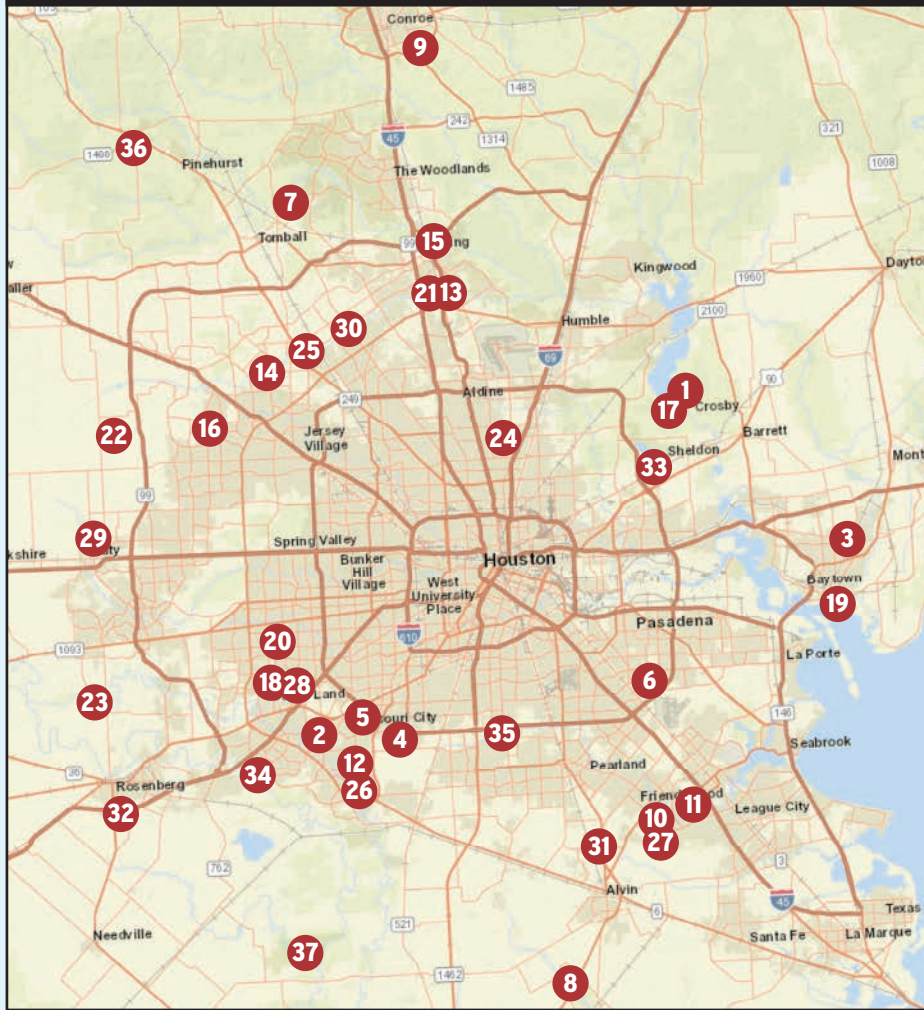

# FISHING AROUND!

# Houston

Find more places to fish at [tpwd.texas.gov/wheretofish](http://tpwd.texas.gov/wheretofish)

Sources: Esri, HERE, Garmin, USGS, Intermap, INCREMENT P, NRCan, Esri Japan, METI, Esri China (Hong Kong), Esri Korea, Esri (Thailand), NGCC, © OpenStreetMap contributors, and the GIS User Community